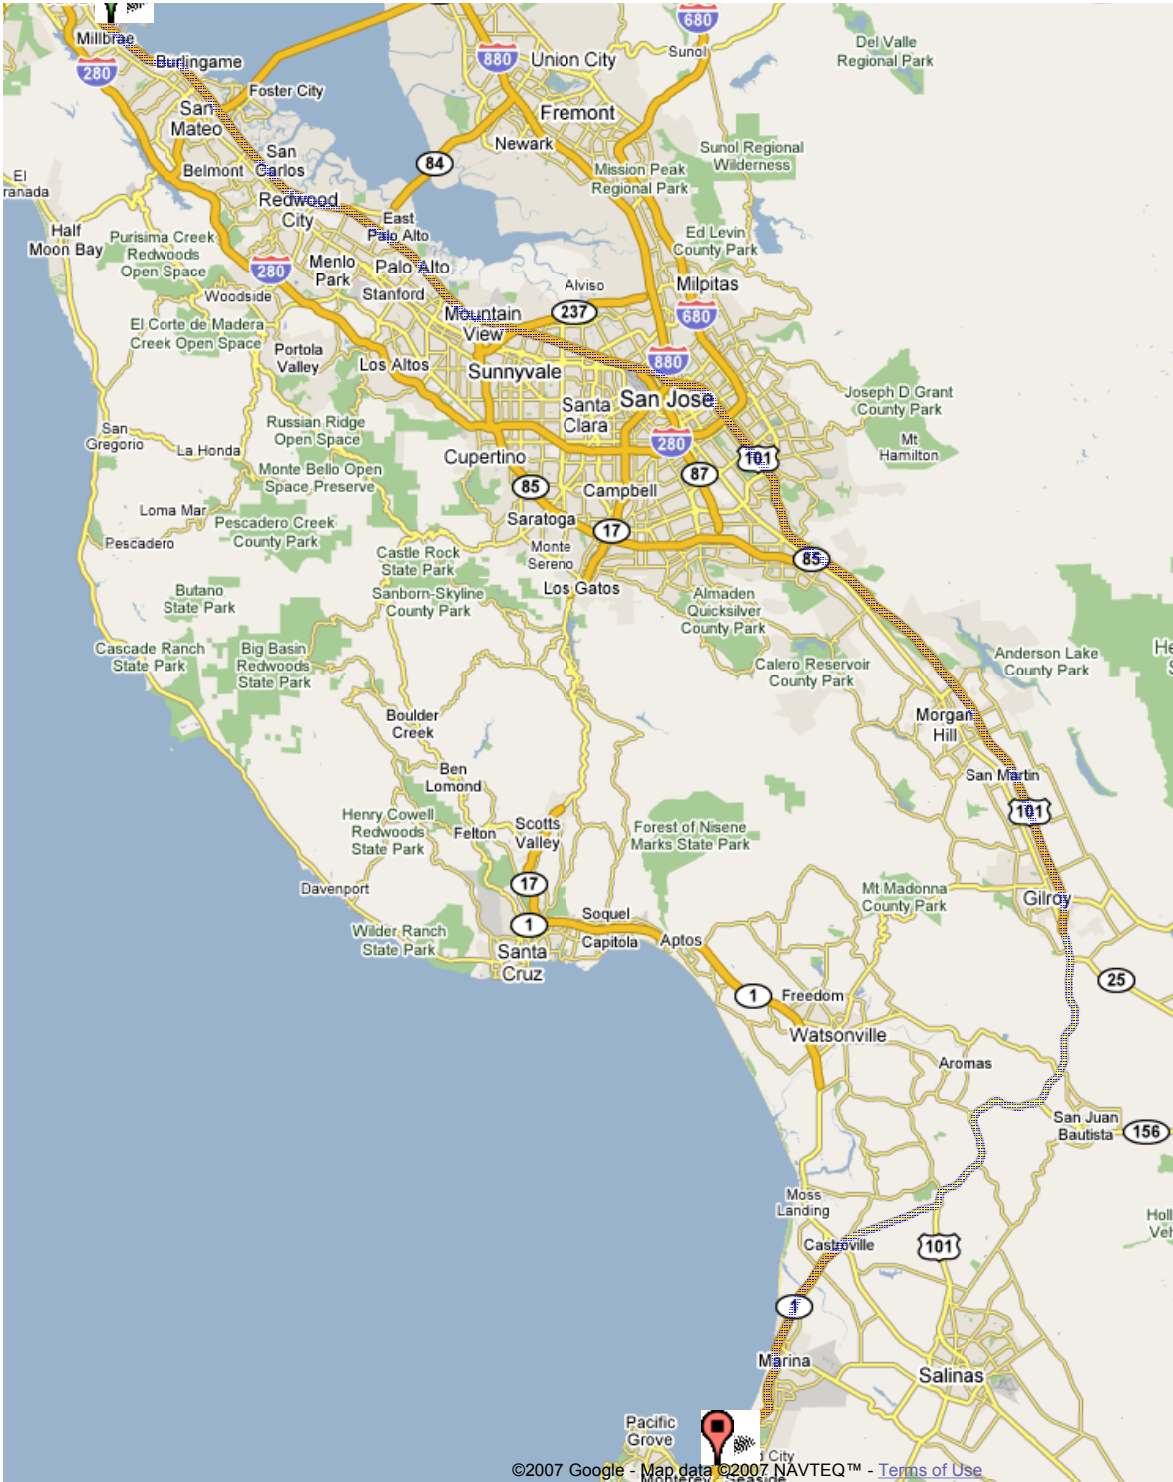

2 mins

← 2. Turn left to stay on Airport Blvd toward Skyport Dr/Downtown/Airport Pkwy/Terminals/Rental Cars	371 ft 1 min
3. Take the CA-87/US-101/Skyport Dr ramp to Downtown	0.2 mi
→ 4. Take the right fork to CA-87 S	417 ft
→ 5. Take the right fork to CA-87 S/Downtown and merge onto CA-87 S	7.9 mi 8 mins
6. Take the exit onto CA-85 S	5.2 mi 5 mins
7. Merge onto US-101 S via exit 1A to Los Angeles	40.2 mi 38 mins
...	
8. Take the CA-156 W ramp to Monterey Peninsula , keep following signs	0.5 mi 1 min
9. Merge onto CA-156	6.0 mi 6 mins
10. Merge onto CA-1 S	11.2 mi 10 mins
...	
11. Take the CA-218 exit 403 to Seaside/Del Rey Oaks	0.3 mi
→ 12. Turn right at Humboldt St	131 ft
← 13. Turn left at Sand Dunes Dr	0.3 mi 1 min

2600 Sand Dunes Dr
Monterey, CA 93940

These directions are for planning purposes only. You may find that construction projects, traffic, or other events may cause road conditions to differ from the map results.

Map data ©2007 NAVTEQ™

Start **SFO - San Francisco Intl Airport**
CA 94128

End **2600 Sand Dunes Dr**
Monterey, CA 93940

Travel **104 mi (about 1 hour 40 mins)**

SFO - San Francisco Intl Airport
CA 94128

Drive: 104 mi (about 1 hour 40 mins)

1. Head east

164 ft

← 2. Slight left toward Freeways	0.2 mi 1 min
3. Take the ramp onto US-101 S toward San Jose	85.3 mi 1 hour 20 mins
...	
4. Take the CA-156 W ramp to Monterey Peninsula , keep following signs	0.5 mi 1 min
5. Merge onto CA-156	6.0 mi 6 mins
6. Merge onto CA-1 S	11.2 mi 10 mins
...	
7. Take the CA-218 exit 403 to Seaside/Del Rey Oaks	0.3 mi
→ 8. Turn right at Humboldt St	131 ft
← 9. Turn left at Sand Dunes Dr	0.3 mi 1 min